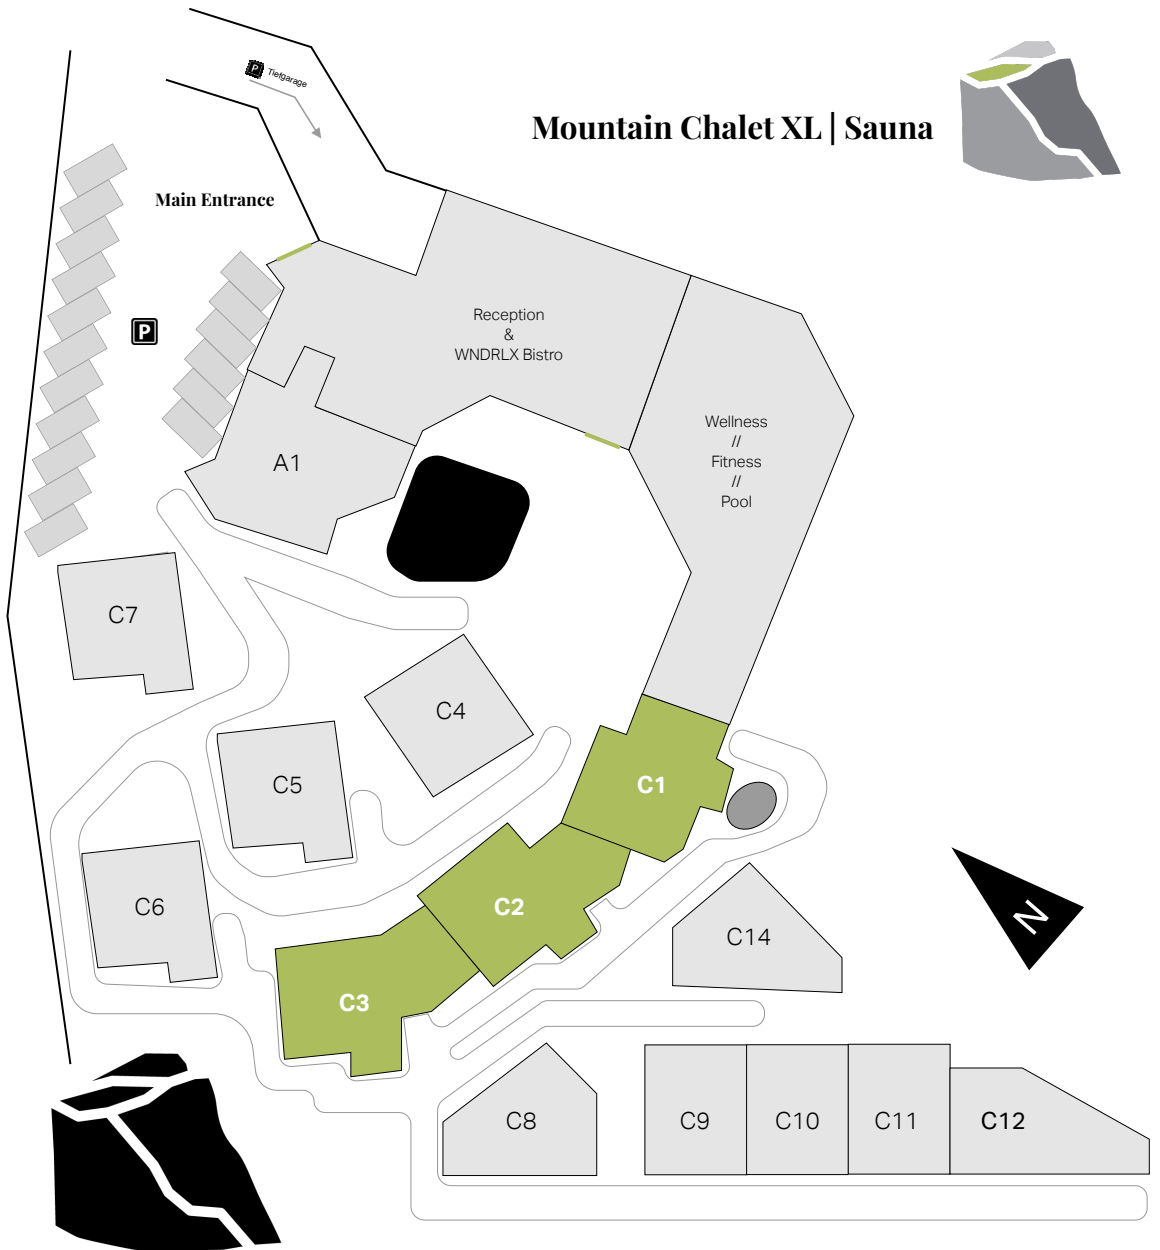

Mountain Chalet XL | Sauna

Main Entrance

Tiegarage

P

Reception
&
WNDRLX Bistro

Wellness
//
Fitness
//
Pool

A1

C7

C4

C5

C1

C6

C2

C14

C3

C8

C9

C10

C11

C12

N