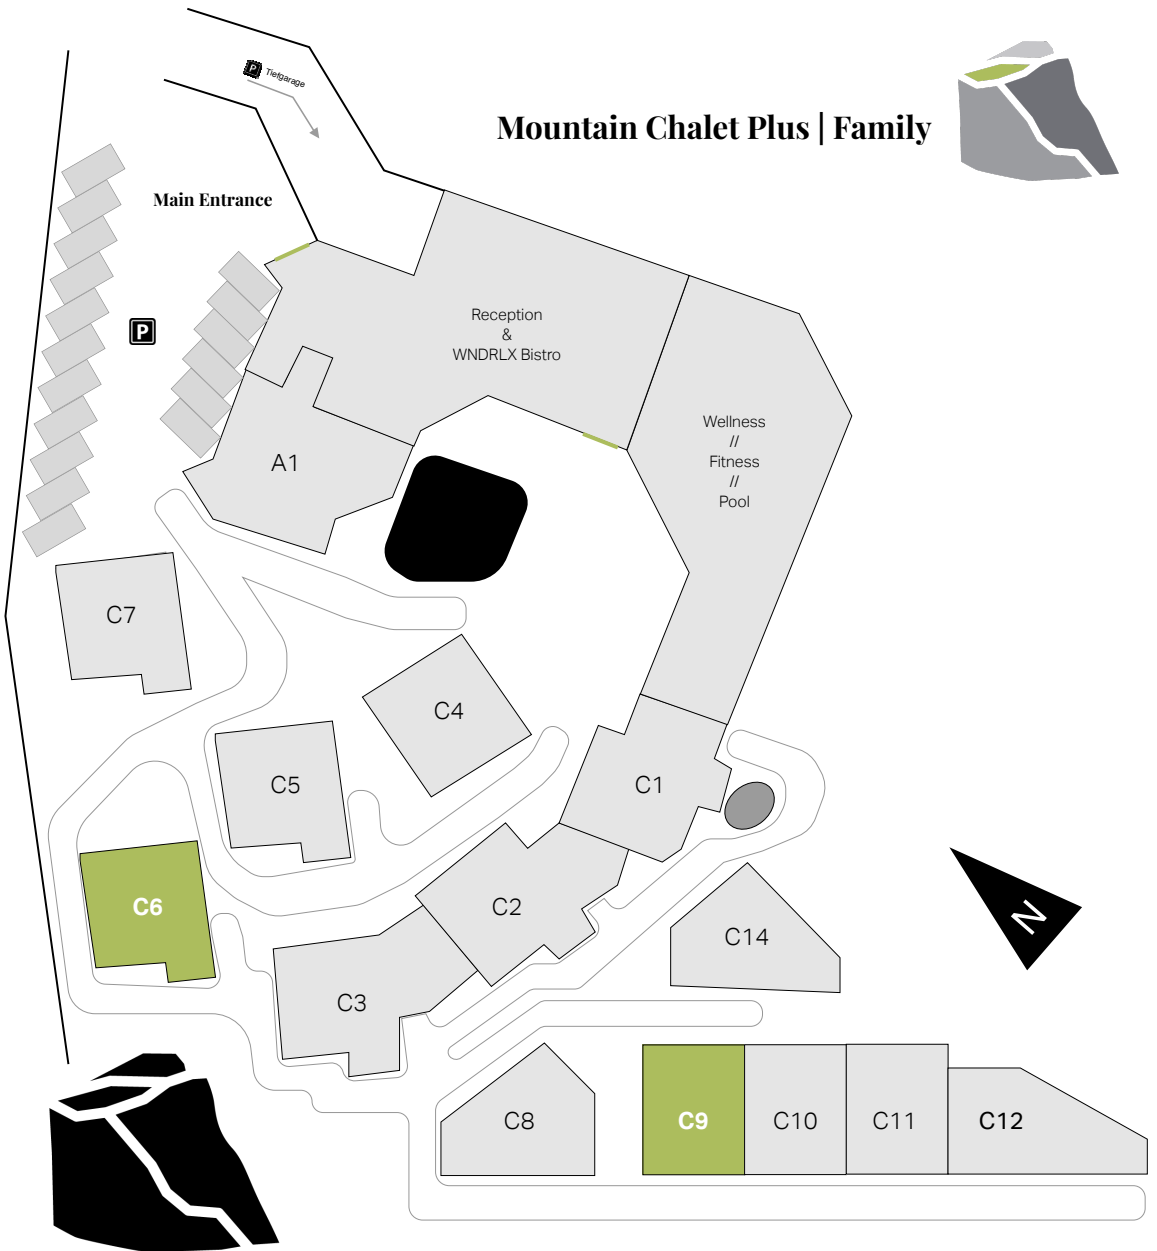

Mountain Chalet Plus | Family

Main Entrance

The Garage

Reception
&
WNDRLX Bistro

Wellness
//
Fitness
//
Pool

A1

C7

C4

C5

C1

C6

C2

C14

C3

C8

C9

C10

C11

C12

N