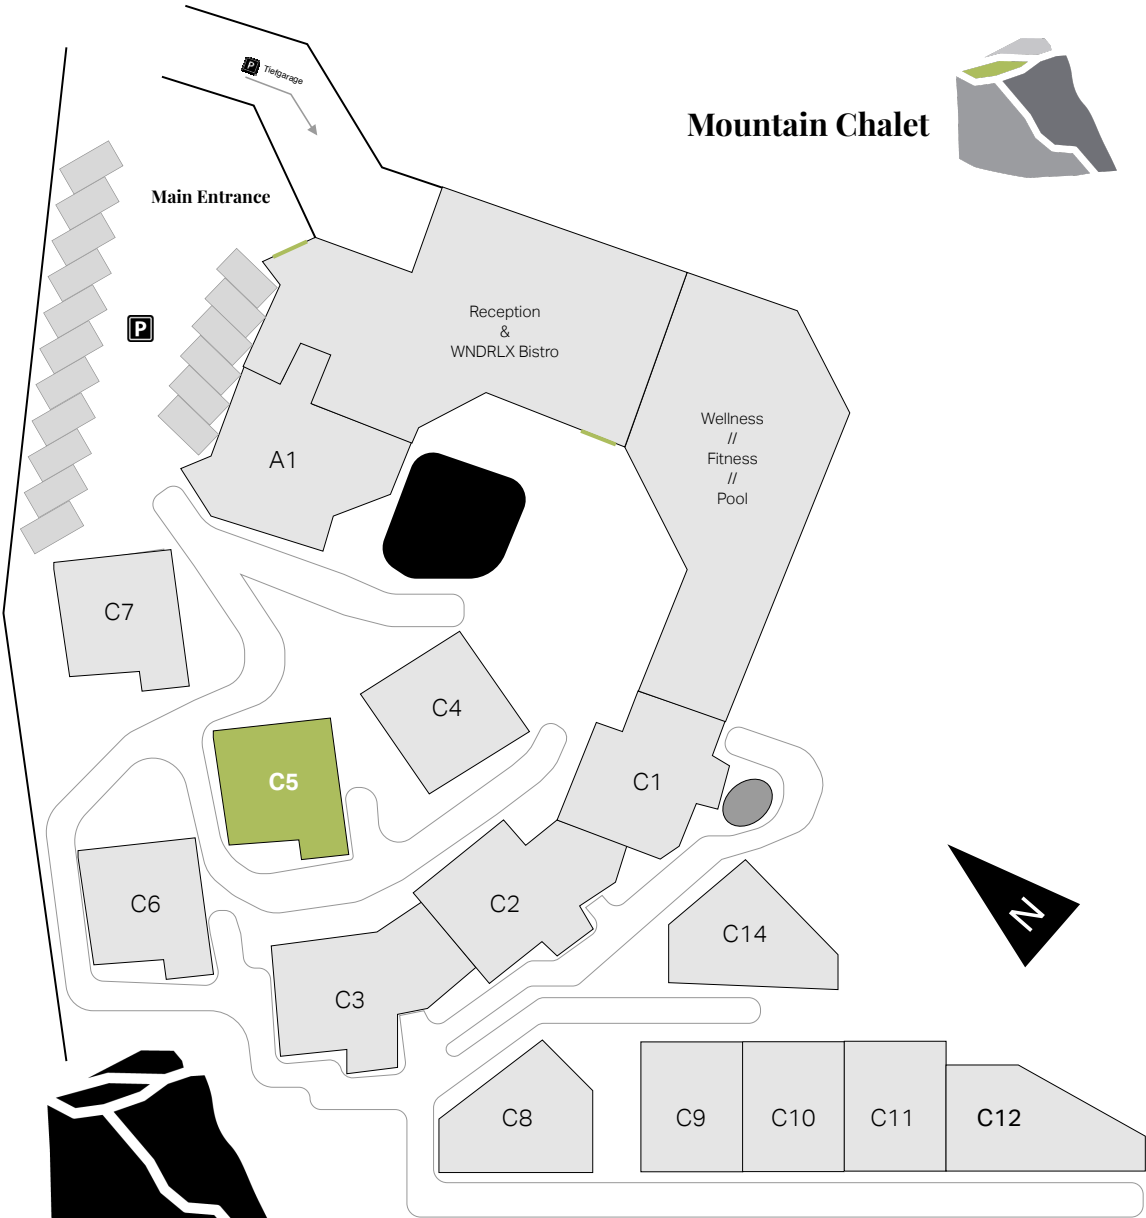

Mountain Chalet

Main Entrance

Tiegarage

Reception
&
WNDRLX Bistro

Wellness
//
Fitness
//
Pool

A1

P

C7

C4

C5

C1

C6

C2

C14

C3

C8

C9

C10

C11

C12

N